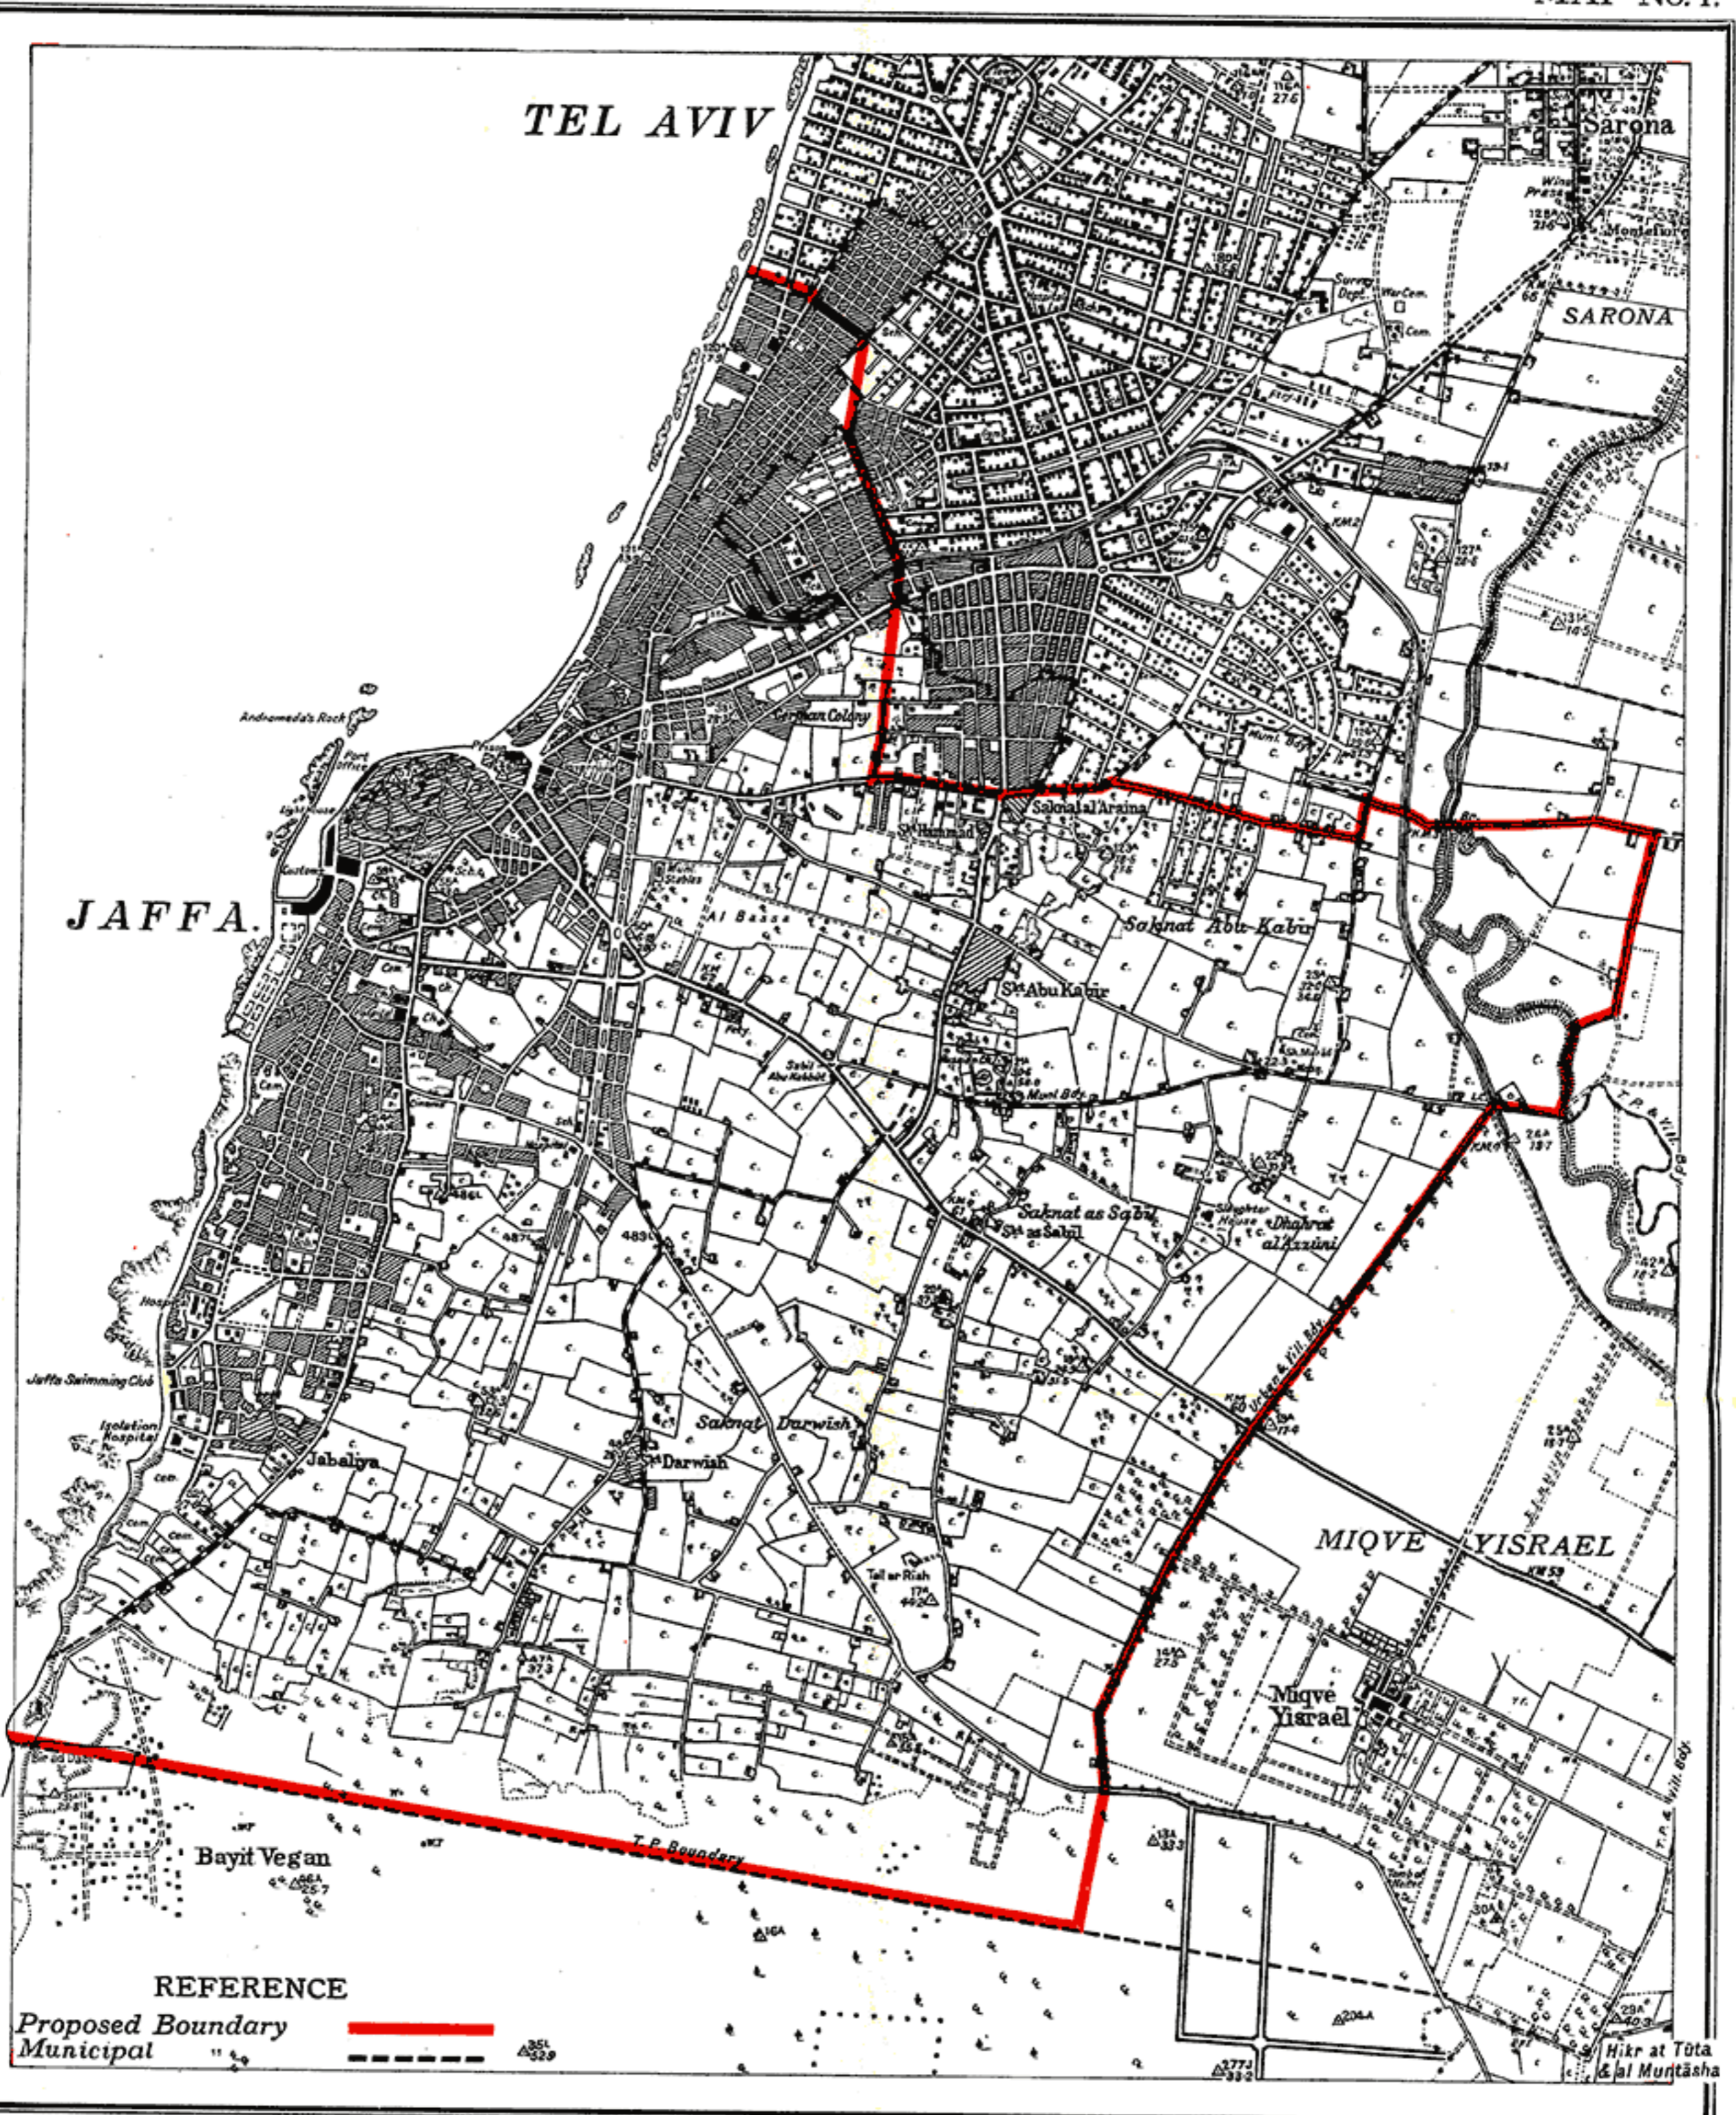

THE BOUNDARIES OF JAFFA

MAP No.4.

TEL AVIV

JAFFA.

REFERENCE

Proposed Boundary ———
 Municipal —————

SCALE 1:20,000

Metres 500 400 300 200 100 0 500 1000 1500 2000 Metres