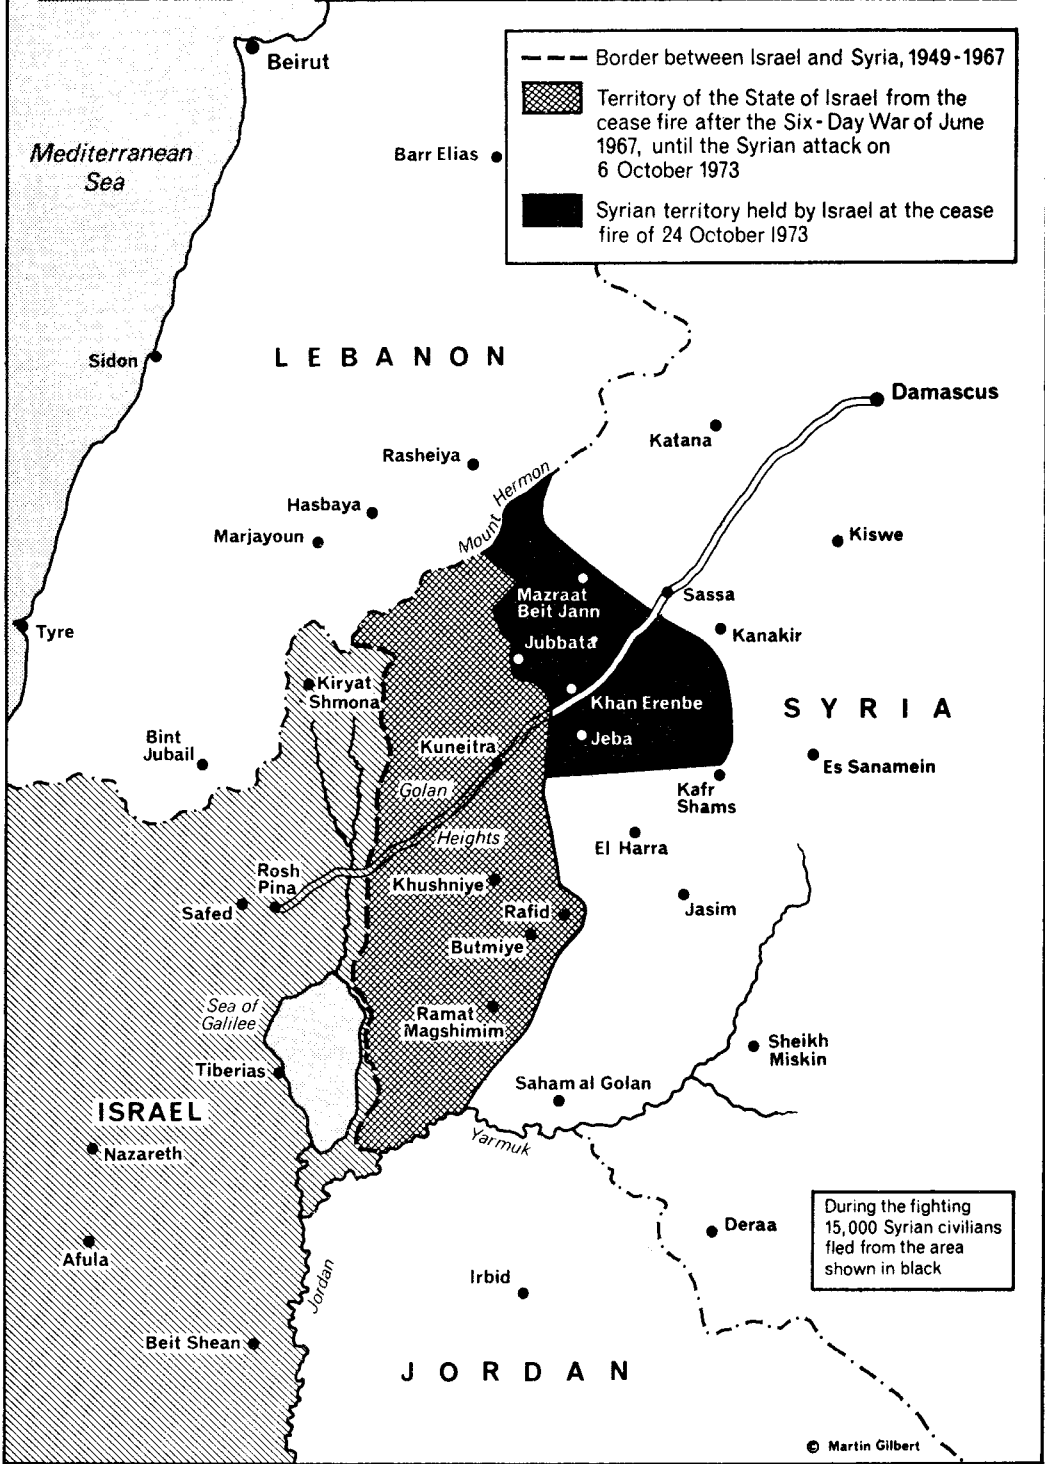

# THE SYRIAN FRONT AT THE CEASE FIRE OF 24 OCTOBER 1973

- Border between Israel and Syria, 1949-1967
- Territory of the State of Israel from the cease fire after the Six-Day War of June 1967, until the Syrian attack on 6 October 1973
- Syrian territory held by Israel at the cease fire of 24 October 1973

During the fighting 15,000 Syrian civilians fled from the area shown in black